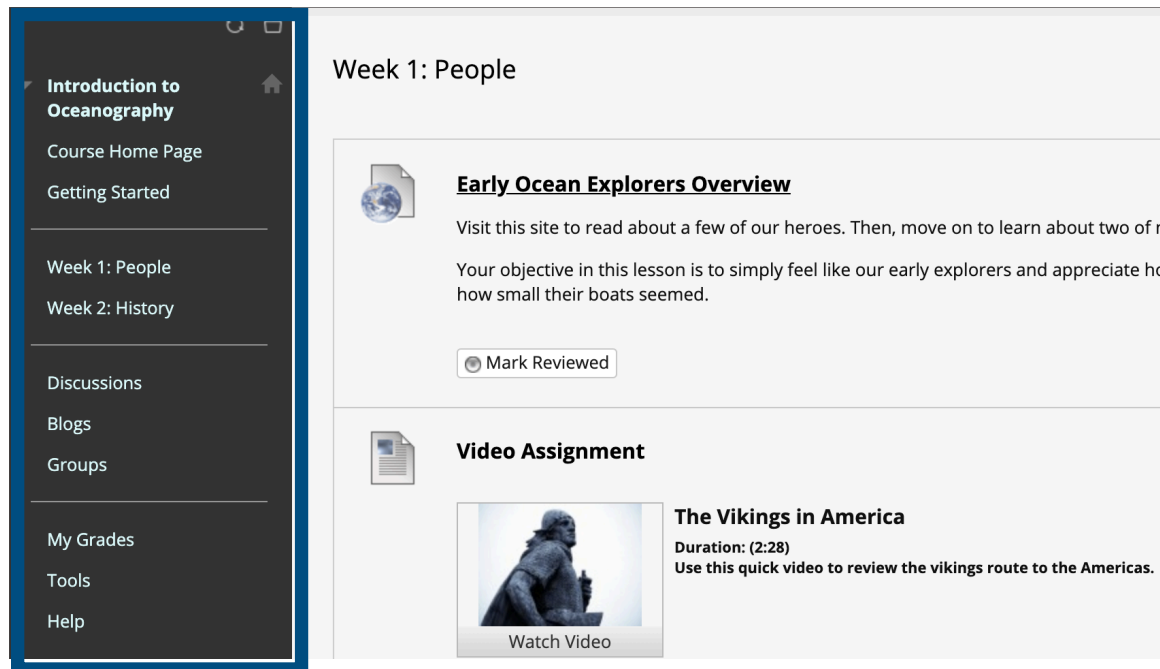

# Determine Your View

## Blackboard Original View

The course menu appears on the left side of your window—your access point for all course content. Content appears in the main window to the right of the course menu.

## Blackboard Ultra View

On the *Course Content* page, your instructor's name and picture appear top left. At the top right of the page, you can open frequently used tools.

Sample Ultra WHS